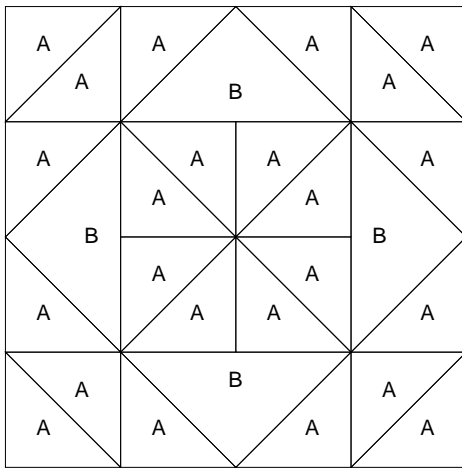

# Tmm1 dc

Key Block (1/5 actual size)

Cutting Diagrams

Patch Count