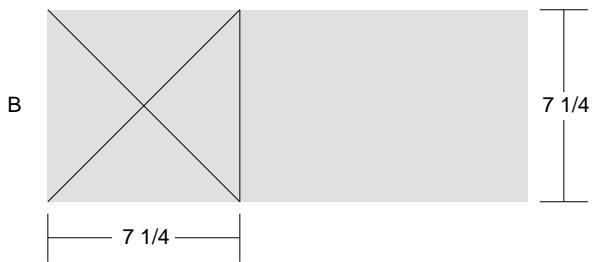

# Tmm1 dc

Key Block (1/5 actual size)

Cutting Diagrams

Patch Count