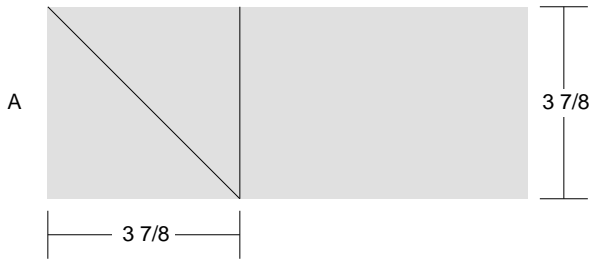

# Tmm1 dc

Key Block (1/5 actual size)

Cutting Diagrams

Patch Count