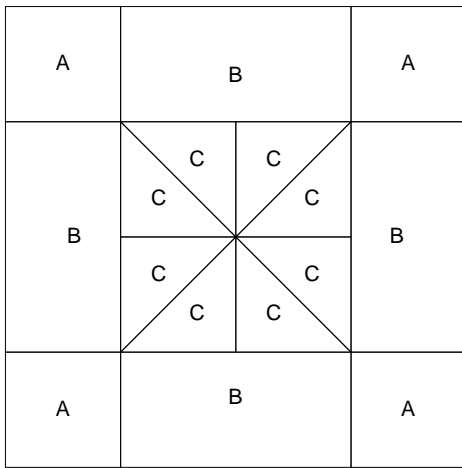

# Tmml dc

Key Block (1/5 actual size)

## Cutting Diagrams

4 patches

4 patches

4 patches

4 patches